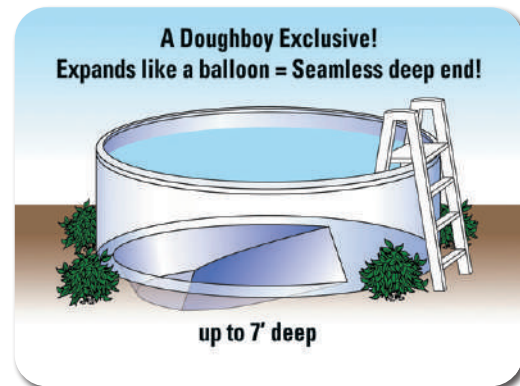

A Size For Any Backyard

An excellent assortment of pool sizes to perfectly match your backyard.

Round	Oval
12' • 16'	20' x 12' • 24' x 12'
18' • 21'	32' x 12' • 24' x 16'
24' • 28'	28' x 16' • 32' x 16'

Important: Doughboy policy requires all Doughboy pools be installed with a Doughboy liner to guarantee warranty. Misuse of your pool may result in crippling injury and/or other dangers to life and health. Do not dive or jump. Do not use slides, diving boards, or any other platform or object which can be used for improper pool entry. Use only an above-ground swimming pool ladder to enter or exit your pool. It is your responsibility to secure your pool against unauthorized, unsupervised or unintentional entry.

Change of Design: Doughboy Recreational expressly reserves the right to change or modify the design and construction of any product in due course of our manufacturing without incurring any obligation or liability to furnish or install such changes or modifications on products previously or subsequently sold.

Doughboy Recreational is in no way affiliated with any professional pool installer. If you have the pool installed by others, please supervise to be sure they comply with proper installation techniques as shown.

Visit our website at www.doughboypools.com

Doughboy Recreational • 315 N Sebastian • West Helena, AR 72390 • 870-572-3466