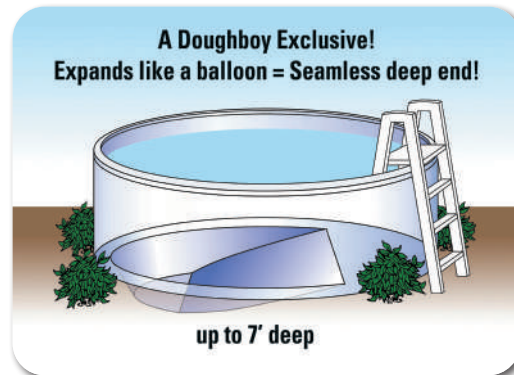

A Size For Any Backyard

An excellent assortment of pool sizes to perfectly match your backyard.

Round	Oval
12' • 16'	20' x 12' • 24' x 12' • 28' x 12'
18' • 21'	32' x 12' • 24' x 16' • 28' x 16'
24' • 28'	32' x 16' • 34' x 18' • 38' x 18'
32'	41' x 21'

By special order: 40' x 16' and 44' x 12'

Important: Doughboy policy requires all Doughboy pools be installed with a Doughboy liner to guarantee warranty. Misuse of your pool may result in crippling injury and/or other danger to life and health. Do not dive or jump. Do not use slides, diving boards, or any other platform or object which can be used for improper pool entry. Use only an above-ground swimming pool ladder to enter or exit your pool. It is your responsibility to secure your pool against unauthorized, unsupervised or unintentional entry.

Change of Design: Doughboy Recreational expressly reserves the right to change or modify the design and construction of any product in due course of our manufacturing without incurring any obligation or liability to furnish or install such changes or modifications on products previously or subsequently sold.

Doughboy Recreational is in no way affiliated with any professional pool installer. If you have the pool installed by others, please supervise to be sure they comply with proper installation techniques as shown.

Visit our website at www.doughboypools.com

Doughboy Recreational • 315 N Sebastian • West Helena, AR 72390 • 870-572-3466